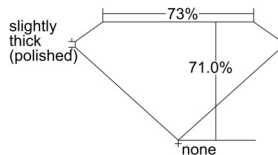

GIA®

FACSIMILE

GIA REPORT 6505608479

Verify this report at GIA.edu

GIA NATURAL DIAMOND DOSSIER®

October 09, 2024
GIA Report Number 6505608479
Shape and Cutting Style ..... Square Modified Brilliant
Measurements ..... 3.86 x 3.73 x 2.65 mm

GRADING RESULTS

Carat Weight ..... 0.30 carat
Color Grade ..... G
Clarity Grade VVS1

ADDITIONAL GRADING INFORMATION

Polish ..... Very Good
Symmetry ..... Very Good
Fluorescence ..... None
Clarity Characteristics ..... Pinpoint, Cloud
Inscription(s): GIA 6505608479

PROPORTIONS

Profile not to actual proportions

GRADING SCALES

GIA COLOR SCALE		GIA CLARITY SCALE			
COLORLESS	D	VERY VERY SLIGHTLY INCLUDED	FLAWLESS		
	E		INTERNALLY FLAWLESS		
	F	VERY SLIGHTLY INCLUDED	VVS₁		
	G		VVS₂		
	H		VS₁		
	NEAR COLORLESS	I	SLIGHTLY INCLUDED	VS₂	
		J		SI₁	
		FAINT	K	INCLUDED	SI₂
			L		I₁
			M		I₂
VERT LIGHT	N	LIGHT	I₃		
	O				
	P				
	Q				
	R