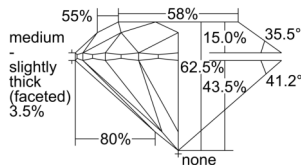

GIA®

FACSIMILE

GIA REPORT 6505752234

Verify this report at GIA.edu

GIA NATURAL DIAMOND DOSSIER®

November 01, 2024
GIA Report Number 6505752234
Shape and Cutting Style ..... Round Brilliant
Measurements ..... 6.02 - 6.05 x 3.78 mm

GRADING RESULTS

Carat Weight ..... 0.85 carat
Color Grade ..... M
Clarity Grade VS1
Cut Grade ..... Excellent

ADDITIONAL GRADING INFORMATION

Polish ..... Excellent
Symmetry ..... Excellent
Fluorescence ..... None
Clarity Characteristics ..... Cloud, Needle, Pinpoint
Inspection(s): GIA 6505752234

PROPORTIONS

Profile to actual proportions

GRADING SCALES

GIA COLOR SCALE		GIA CLARITY SCALE		GIA CUT SCALE		
COLORLESS	D	VERY VERY SLIGHTLY INCLUDED	FLAWLESS	EXCELLENT		
	E		INTERNALLY FLAWLESS			
	F		VVS₁	VERY GOOD		
	G		VVS₂			
	NEAR COLORLESS	H	VERY SLIGHTLY INCLUDED	VS₁	GOOD	
		I		VS₂		
		FAINT	J	SLIGHTLY INCLUDED	SI₁	FAIR
			K		SI₂	
	L		I₁			
	LIGHT		M	INCLUDED	I₂	POOR
N			I₃			
O						
P