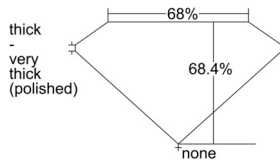

GIA®

FACSIMILE

GIA REPORT 6505785946

Verify this report at GIA.edu

GIA NATURAL DIAMOND DOSSIER®

November 05, 2024
GIA Report Number 6505785946
Shape and Cutting Style ..... Emerald Cut
Measurements ..... 5.54 x 4.01 x 2.74 mm

GRADING RESULTS

Carat Weight ..... 0.60 carat
Color Grade ..... E
Clarity Grade VS1

ADDITIONAL GRADING INFORMATION

Polish ..... Excellent
Symmetry ..... Very Good
Fluorescence ..... None
Clarity Characteristics ..... Cloud
Inscription(s): GIA 6505785946

PROPORTIONS

Profile not to actual proportions

GRADING SCALES

GIA COLOR SCALE		GIA CLARITY SCALE			
COLORLESS	D	VERY VERY SLIGHTLY INCLUDED	FLAWLESS		
	E		INTERNALLY FLAWLESS		
	F	VERY SLIGHTLY INCLUDED	VVS₁		
	G		VVS₂		
	H		VS₁		
	NEAR COLORLESS	I	SLIGHTLY INCLUDED	VS₂	
		J		SI₁	
		FAINT	K	INCLUDED	SI₂
			L		I₁
			M		I₂
VERT LIGHT	N	LIGHT	I₃		
	O				
	P				
	Q				
	R				
	S				
	T