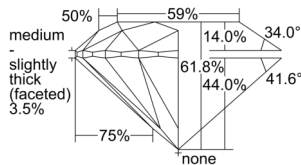

GIA®

FACSIMILE

GIA REPORT 6505831456

Verify this report at GIA.edu

GIA NATURAL DIAMOND DOSSIER®

November 13, 2024
GIA Report Number 6505831456
Shape and Cutting Style ..... Round Brilliant
Measurements ..... 5.74 - 5.75 x 3.55 mm

GRADING RESULTS

Carat Weight ..... 0.71 carat
Color Grade ..... E
Clarity Grade ..... Internally Flawless
Cut Grade ..... Excellent

ADDITIONAL GRADING INFORMATION

Polish ..... Excellent
Symmetry ..... Excellent
Fluorescence ..... Strong Blue
Clarity Characteristics ..... Minor Details of Polish
Inspection(s): GIA 6505831456

PROPORTIONS

Profile to actual proportions

GRADING SCALES

GIA COLOR SCALE	GIA CLARITY SCALE	GIA CUT SCALE	
D	FLAWLESS	EXCELLENT	
E	INTERNALLY FLAWLESS		
F		VVS₁	VERY GOOD
G	VVS₂		
H	VS₁	GOOD	
I	VS₂		
J	SI₁	FAIR	
K	SI₂		
L	I₁	POOR	
M			
N			
O	I₂		
P			
Q	I₃		
R			
S			
T			
U			
V			
W			
X			
Y			
Z