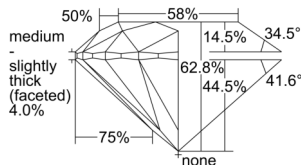

GIA®

FACSIMILE

GIA REPORT 6505851798

Verify this report at GIA.edu

GIA NATURAL DIAMOND DOSSIER®

November 19, 2024
GIA Report Number 6505851798
Shape and Cutting Style ..... Round Brilliant
Measurements ..... 5.07 - 5.09 x 3.19 mm

GRADING RESULTS

Carat Weight ..... 0.50 carat
Color Grade ..... E
Clarity Grade S11
Cut Grade ..... Excellent

ADDITIONAL GRADING INFORMATION

Polish ..... Excellent
Symmetry ..... Excellent
Fluorescence ..... Medium Blue
Clarity Characteristics ..... Cloud
Inscription(s): GIA 6505851798

PROPORTIONS

Profile to actual proportions

GRADING SCALES

GIA COLOR SCALE	GIA CLARITY SCALE	GIA CUT SCALE
D	FLAWLESS	EXCELLENT
E	INTERNALLY FLAWLESS	
F	VVS₁	VERY GOOD
G		
H	VS₁	GOOD
I		
J	VS₂	FAIR
K		
L	SI₁	POOR
M		
N	I₁	POOR
O		
P	I₂	
Q		
R	I₃	
S		
T		
U		
V		
W		
X		
Y		
Z