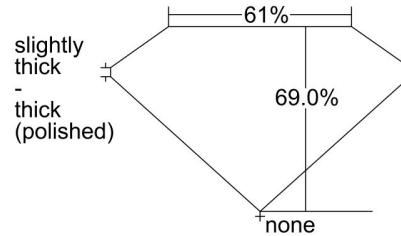

GIA NATURAL DIAMOND GRADING REPORT

February 29, 2024

GIA Report Number 7235206281

Shape and Cutting Style Square Emerald Cut

Measurements 5.43 x 5.25 x 3.62 mm

GRADING RESULTS

Carat Weight 1.01 carat

Color Grade J

Clarity Grade VS1

ADDITIONAL GRADING INFORMATION

Polish Excellent

Symmetry Excellent

Fluorescence None

Inscription(s): GIA 7235206281

Comments: Pinpoints are not shown. Surface graining is not shown.

PROPORTIONS

Profile not to actual proportions

CLARITY CHARACTERISTICS

KEY TO SYMBOLS*

☁ Cloud

⚡ Needle

* Red symbols denote internal characteristics (inclusions). Green or black symbols denote external characteristics (blemishes). Diagram is an approximate representation of the diamond, and symbols shown indicate type, position, and approximate size of clarity characteristics. All clarity characteristics may not be shown. Details of finish are not shown.