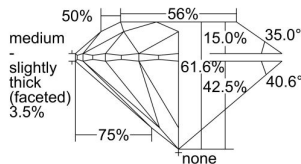

GIA®

FACSIMILE

GIA REPORT 7235337894

Verify this report at GIA.edu

GIA NATURAL DIAMOND DOSSIER®

July 04, 2024
GIA Report Number 7235337894
Shape and Cutting Style ..... Round Brilliant
Measurements ..... 5.82 - 5.84 x 3.59 mm

GRADING RESULTS

Carat Weight ..... 0.75 carat
Color Grade ..... F
Clarity Grade VS1
Cut Grade ..... Excellent

ADDITIONAL GRADING INFORMATION

Polish ..... Excellent
Symmetry ..... Excellent
Fluorescence ..... Medium Blue
Clarity Characteristics..... Cloud, Feather, Needle, Pinpoint
Inscription(s): GIA 7235337894

PROPORTIONS

Profile to actual proportions

GRADING SCALES

GIA COLOR SCALE	GIA CLARITY SCALE	GIA CUT SCALE	
D	FLAWLESS	EXCELLENT	
E	INTERNALLY FLAWLESS		
F		VVS₁	VERY GOOD
G	VVS₂		
H	VS₁	GOOD	
I	VS₂		
J	SI₁	FAIR	
K	SI₂		
L	I₁	POOR	
M			
N			
O	I₂		
P			
Q	I₃		
R			
S			
T			
U			
V			
W			
X			
Y			
Z