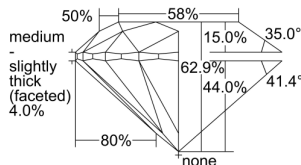

GIA®

FACSIMILE

GIA REPORT 7235349248

Verify this report at GIA.edu

GIA NATURAL DIAMOND DOSSIER®

July 22, 2024
GIA Report Number 7235349248
Shape and Cutting Style ..... Round Brilliant
Measurements ..... 5.79 - 5.83 x 3.65 mm

GRADING RESULTS

Carat Weight ..... 0.76 carat
Color Grade I
Clarity Grade S11
Cut Grade ..... Excellent

ADDITIONAL GRADING INFORMATION

Polish ..... Excellent
Symmetry ..... Excellent
Fluorescence ..... None
Clarity Characteristics ..... Cloud, Crystal
Inscription(s): GIA 7235349248

PROPORTIONS

Profile to actual proportions

GRADING SCALES

GIA COLOR SCALE	GIA CLARITY SCALE	GIA CUT SCALE	
D	FLAWLESS	EXCELLENT	
E	INTERNALLY FLAWLESS		
F		VVS₁	VERY GOOD
G	VVS₂		
H	VS₁	GOOD	
I	VS₂		
J	S1₁	FAIR	
K	S1₂		
L	I₁	POOR	
M	I₂		
N	I₃		
O			
P			
Q			
R			
S			
T			
U			
V			
W			
X			
Y			
Z