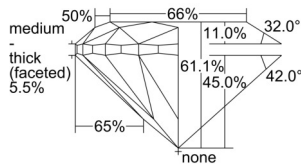

GIA®

FACSIMILE

GIA REPORT 7235368873

Verify this report at GIA.edu

GIA NATURAL DIAMOND DOSSIER®

August 21, 2024
GIA Report Number 7235368873
Shape and Cutting Style ..... Round Brilliant
Measurements ..... 4.25 - 4.28 x 2.61 mm

GRADING RESULTS

Carat Weight ..... 0.30 carat
Color Grade ..... G
Clarity Grade S11
Cut Grade ..... Very Good

ADDITIONAL GRADING INFORMATION

Polish ..... Very Good
Symmetry ..... Good
Fluorescence ..... None
Clarity Characteristics ..... Cloud, Crystal, Feather
Inscription(s): GIA 7235368873

PROPORTIONS

Profile to actual proportions

GRADING SCALES

GIA COLOR SCALE	GIA CLARITY SCALE	GIA CUT SCALE	
D	FLAWLESS	EXCELLENT	
E	INTERNALLY FLAWLESS		
F		VVS₁	VERY GOOD
G	VVS₂		
H	VS₁	GOOD	
I	VS₂		
J	S1₁	FAIR	
K	S1₂		
L	I₁	POOR	
M			
N	I₂		
O			
P	I₃		
Q			
R			
S			
T			
U			
V			
W			
X			
Y			
Z