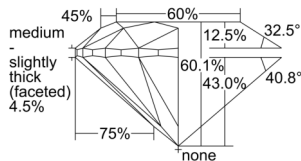

GIA®

FACSIMILE

GIA REPORT 7235373193

Verify this report at GIA.edu

GIA NATURAL DIAMOND DOSSIER®

August 20, 2024
GIA Report Number 7235373193
Shape and Cutting Style ..... Round Brilliant
Measurements ..... 5.71 - 5.73 x 3.44 mm

GRADING RESULTS

Carat Weight ..... 0.70 carat
Color Grade ..... G
Clarity Grade S11
Cut Grade ..... Excellent

ADDITIONAL GRADING INFORMATION

Polish ..... Excellent
Symmetry ..... Excellent
Fluorescence ..... None
Clarity Characteristics ..... Crystal, Feather
Inscription(s): GIA 7235373193

PROPORTIONS

Profile to actual proportions

GRADING SCALES

GIA COLOR SCALE	GIA CLARITY SCALE	GIA CUT SCALE	
D	FLAWLESS	EXCELLENT	
E	INTERNALLY FLAWLESS		
F		VVS₁	VERY GOOD
G	VVS₂		
H	VS₁	GOOD	
I	VS₂		
J	S1₁	FAIR	
K	S1₂		
L	I₁	POOR	
M	I₂		
N	I₃		
O			
P			
Q			
R			
S			
T			
U			
V			
W			
X			
Y			
Z