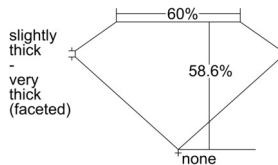

GIA®

FACSIMILE

GIA REPORT

7235423394

Verify this report at GIA.edu

GIA NATURAL DIAMOND DOSSIER®

October 22, 2024
GIA Report Number 7235423394
Shape and Cutting Style ..... Heart Brilliant
Measurements ..... 4.93 x 5.93 x 3.47 mm

GRADING RESULTS

Carat Weight ..... 0.60 carat
Color Grade ..... F
Clarity Grade SI1

ADDITIONAL GRADING INFORMATION

Polish ..... Very Good
Symmetry ..... Very Good
Fluorescence ..... None
Clarity Characteristics ..... Cloud
Inscription(s): GIA 7235423394

PROPORTIONS

Profile not to actual proportions

GRADING SCALES

GIA COLOR SCALE		GIA CLARITY SCALE	
NEAR COLORLESS	D	VERY VERY SLIGHTLY INCLUDED	FLAWLESS
	E		INTERNALLY FLAWLESS
	F		VVS₁
	G		VVS₂
	H		VS₁
	I		VS₂
	J		SI₁
	K		SI₂
	L		I₁
	M		I₂
FAINT	N	INCLUDED	I₃
	O		
	P		
	Q		
VERY LIGHT	R		
	S		
	T		
	U		
	V		
	W		
LIGHT	X		
	Y		
	Z