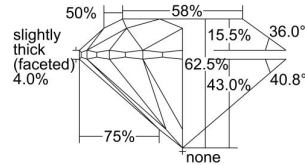

GIA®

FACSIMILE

GIA REPORT

7382677441

Verify this report at GIA.edu

GIA NATURAL DIAMOND DOSSIER®

May 12, 2021
GIA Report Number 7382677441
Shape and Cutting Style ..... Round Brilliant
Measurements ..... 5.89 - 5.91 x 3.69 mm

GRADING RESULTS

Carat Weight ..... 0.80 carat
Color Grade ..... M
Clarity Grade ..... Internally Flawless
Cut Grade ..... Excellent

ADDITIONAL GRADING INFORMATION

Polish ..... Excellent
Symmetry ..... Excellent
Fluorescence ..... Faint
Clarity Characteristics ..... Minor Details of Polish
Inscription(s): GIA 7382677441

PROPORTIONS

Profile to actual proportions

GRADING SCALES

GIA COLOR SCALE

COLORED	D
	E
	F
	G
	H
	I
	J
NEAR COLORLESS	K
	L
	M
	N
	O
	P
	Q
	R
	S
	T
	U
	V
	W
	X
	Y
LIGHT	Z

GIA CLARITY SCALE

VERY VERY SLIGHTLY INCLUDED	FLAWLESS
	INTERNALLY FLAWLESS
VERY SLIGHTLY INCLUDED	VVS₁
	VVS₂
SLIGHTLY INCLUDED	VS₁
	VS₂
INCLUDED	SI₁
	SI₂
	I₁
	I₂
	I₃

GIA CUT SCALE

EXCELLENT
VERY GOOD
GOOD
FAIR
POOR