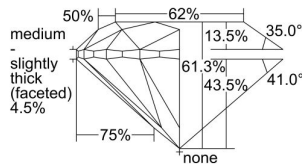

GIA®

FACSIMILE

GIA REPORT

7391598136

Verify this report at GIA.edu

GIA NATURAL DIAMOND DOSSIER®

July 21, 2021
GIA Report Number **7391598136**
Shape and Cutting Style ..... **Round Brilliant**
Measurements ..... **5.66 - 5.69 x 3.48 mm**

GRADING RESULTS

Carat Weight ..... **0.70 carat**
Color Grade ..... **L**
Clarity Grade **VS2**
Cut Grade ..... **Excellent**

ADDITIONAL GRADING INFORMATION

Polish ..... **Excellent**
Symmetry ..... **Excellent**
Fluorescence ..... **Faint**
Clarity Characteristics..... **Crystal, Cloud, Feather**
Inscription(s): **GIA 7391598136**

PROPORTIONS

Profile to actual proportions

GRADING SCALES

GIA COLOR SCALE	GIA CLARITY SCALE	GIA CUT SCALE	
D	FLAWLESS	EXCELLENT	
E	INTERNALLY FLAWLESS		
F		VVS₁	VERY GOOD
G	VVS₂		
H	VS₁	GOOD	
I	VS₂		
J	SI₁	FAIR	
K	SI₂		
L	I₁	POOR	
M	I₂		
N	I₃		
O			
P			
Q			
R			
S			
T			
U			
V			
W			
X			
Y			
Z