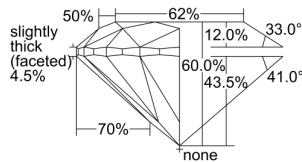

GIA®

FACSIMILE

GIA REPORT 7396298060

Verify this report at GIA.edu

GIA NATURAL DIAMOND DOSSIER®

July 01, 2021
GIA Report Number 7396298060
Shape and Cutting Style ..... Round Brilliant
Measurements ..... 5.96 - 5.98 x 3.58 mm

GRADING RESULTS

Carat Weight ..... 0.80 carat
Color Grade L
Clarity Grade VS1
Cut Grade ..... Excellent

ADDITIONAL GRADING INFORMATION

Polish ..... Excellent
Symmetry ..... Excellent
Fluorescence ..... None
Clarity Characteristics ..... Crystal
Inscription(s): GIA 7396298060

PROPORTIONS

Profile to actual proportions

GRADING SCALES

GIA COLOR SCALE	GIA CLARITY SCALE	GIA CUT SCALE	
D	FLAWLESS	EXCELLENT	
E	INTERNALLY FLAWLESS		
F		VVS₁	VERY GOOD
G	VVS₂		
H	VS₁	GOOD	
I	VS₂		
J	SI₁	FAIR	
K	SI₂		
L	I₁	POOR	
M	I₂		
N	I₃		
O			
P			
Q			
R			
S			
T			
U			
V			
W			
X			
Y			
Z