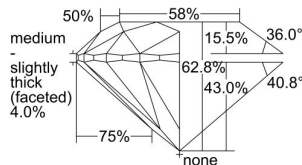

GIA®

FACSIMILE

GIA REPORT

7403044606

Verify this report at GIA.edu

GIA NATURAL DIAMOND DOSSIER®

August 24, 2021
GIA Report Number **7403044606**
Shape and Cutting Style ..... **Round Brilliant**
Measurements ..... **5.85 - 5.90 x 3.69 mm**

GRADING RESULTS

Carat Weight ..... **0.80 carat**
Color Grade ..... **D**
Clarity Grade **S11**
Cut Grade ..... **Excellent**

ADDITIONAL GRADING INFORMATION

Polish ..... **Excellent**
Symmetry ..... **Excellent**
Fluorescence ..... **Medium Blue**
Clarity Characteristics ..... **Crystal**
Inscription(s): **GIA 7403044606**

PROPORTIONS

Profile to actual proportions

GRADING SCALES

GIA COLOR SCALE

COLORLESS	D
	E
	F
	G
	H
	I
	J
NEAR COLORLESS	K
	L
Faint	M
	N
	O
	P
Very Light	Q
	R
	S
	T
	U
	V
Light	W
	X
	Y
	Z

GIA CLARITY SCALE

FLAWLESS	VERY VERY SLIGHTLY INCLUDED	VVS₁	EXCELLENT	
				VVS₂
INTERNALLY FLAWLESS	VERY SLIGHTLY INCLUDED	VS₁	VERY GOOD	
		VS₂		
SLIGHTLY INCLUDED	INCLUDED	S1₁	GOOD	
		S1₂		
I₁	I₂	I₁	FAIR	
		I₂		
		I₃		
I₃			POOR