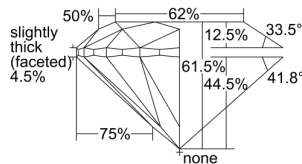

GIA®

FACSIMILE

GIA REPORT 7403801420

Verify this report at GIA.edu

GIA NATURAL DIAMOND DOSSIER®

October 13, 2021
GIA Report Number 7403801420
Shape and Cutting Style ..... Round Brilliant
Measurements ..... 5.68 - 5.69 x 3.50 mm

GRADING RESULTS

Carat Weight ..... 0.70 carat
Color Grade ..... J
Clarity Grade S11
Cut Grade ..... Excellent

ADDITIONAL GRADING INFORMATION

Polish ..... Excellent
Symmetry ..... Excellent
Fluorescence ..... Faint
Clarity Characteristics ..... Crystal
Inscription(s): GIA 7403801420

PROPORTIONS

Profile to actual proportions

GRADING SCALES

GIA COLOR SCALE	GIA CLARITY SCALE	GIA CUT SCALE	
D	FLAWLESS	EXCELLENT	
E	INTERNALLY FLAWLESS		
F		VVS₁	VERY GOOD
G	VVS₂		
H	VS₁	GOOD	
I	VS₂		
J	S1₁	FAIR	
K	S1₂		
L	I₁	POOR	
M	I₂		
N	I₃		
O			
P			
Q			
R			
S			
T			
U			
V			
W			
X			
Y			
Z