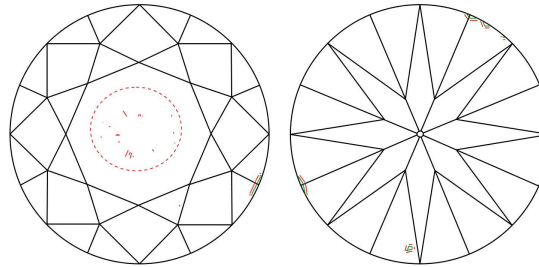

Comments: Pinpoints are not shown.

PROPORTIONS

Profile to actual proportions

CLARITY CHARACTERISTICS

KEY TO SYMBOLS\*

- Cloud
- Needle
- Indented Natural

\* Red symbols denote internal characteristics (inclusions). Green or black symbols denote external characteristics (blemishes). Diagram is an approximate representation of the diamond, and symbols shown indicate type, position, and approximate size of clarity characteristics. All clarity characteristics may not be shown. Details of finish are not shown.