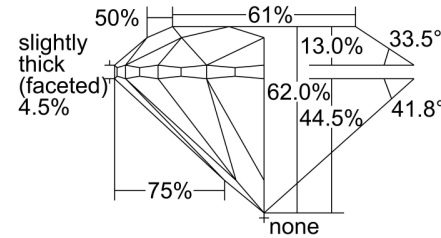

GIA NATURAL DIAMOND GRADING REPORT

September 29, 2021

GIA Report Number ..... 7406559810

Shape and Cutting Style ..... Round Brilliant

Measurements ..... 6.36 - 6.40 x 3.95 mm

GRADING RESULTS

Carat Weight ..... 1.00 carat

Comments: Pinpoints are not shown.

PROPORTIONS

Profile to actual proportions

CLARITY CHARACTERISTICS

KEY TO SYMBOLS\*

- Cloud
- Needle
- Indented Natural

\* Red symbols denote internal characteristics (inclusions). Green or black symbols denote external characteristics (blemishes). Diagram is an approximate representation of the diamond, and symbols shown indicate type, position, and approximate size of clarity characteristics. All clarity characteristics may not be shown. Details of finish are not shown.