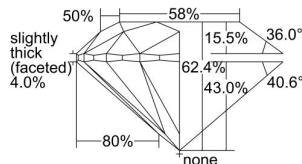

GIA®

FACSIMILE

GIA REPORT 7408722622

Verify this report at GIA.edu

GIA NATURAL DIAMOND DOSSIER®

October 13, 2021
GIA Report Number **7408722622**
Shape and Cutting Style ..... **Round Brilliant**
Measurements ..... **5.91 - 5.92 x 3.69 mm**

GRADING RESULTS

Carat Weight ..... **0.81 carat**
Color Grade ..... **D**
Clarity Grade **VVS1**
Cut Grade ..... **Excellent**

ADDITIONAL GRADING INFORMATION

Polish ..... **Excellent**
Symmetry ..... **Excellent**
Fluorescence ..... **Strong Blue**
Clarity Characteristics..... **Internal Graining**
Inscription(s): **GIA 7408722622**

PROPORTIONS

GRADING SCALES

GIA COLOR SCALE	GIA CLARITY SCALE	GIA CUT SCALE	
D	FLAWLESS	EXCELLENT	
E	INTERNALLY FLAWLESS		
F		VVS₁	VERY GOOD
G	VVS₂		
H	VS₁	GOOD	
I	VS₂		
J	SI₁	FAIR	
K	SI₂		
L	I₁	POOR	
M			
N			
O	I₂		
P			
Q			
R	I₃		
S			
T			
U			
V			
W			
X			
Y			
Z