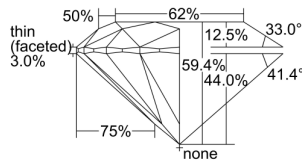

GIA®

FACSIMILE

GIA REPORT

7416460605

Verify this report at GIA.edu

GIA NATURAL DIAMOND DOSSIER®

November 29, 2021
GIA Report Number **7416460605**
Shape and Cutting Style ..... **Round Brilliant**
Measurements ..... **5.79 - 5.83 x 3.45 mm**

GRADING RESULTS

Carat Weight ..... **0.70 carat**
Color Grade ..... **J**
Clarity Grade ..... **Internally Flawless**
Cut Grade ..... **Excellent**

ADDITIONAL GRADING INFORMATION

Polish ..... **Excellent**
Symmetry ..... **Excellent**
Fluorescence ..... **Faint**
Clarity Characteristics ..... **Minor Details of Polish**
Inscription(s): **GIA 7416460605**

PROPORTIONS

Profile to actual proportions

GRADING SCALES

GIA COLOR SCALE	GIA CLARITY SCALE	GIA CUT SCALE	
D	FLAWLESS	EXCELLENT	
E	INTERNALLY FLAWLESS		
F		VVS₁	VERY GOOD
G	VVS₂		
H	VS₁	GOOD	
I	VS₂		
J	SI₁	FAIR	
K	SI₂		
L	I₁	POOR	
M			
N			
O	I₂		
P			
Q	I₃		
R			
S			
T			
U			
V			
W			
X			
Y			
Z