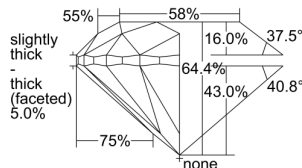

GIA®

FACSIMILE

GIA REPORT

7418634424

Verify this report at GIA.edu

GIA NATURAL DIAMOND DOSSIER®

December 14, 2021
GIA Report Number **7418634424**
Shape and Cutting Style ..... **Round Brilliant**
Measurements ..... **5.79 - 5.83 x 3.74 mm**

GRADING RESULTS

Carat Weight ..... **0.81 carat**
Color Grade ..... **E**
Clarity Grade **VS1**
Cut Grade ..... **Very Good**

ADDITIONAL GRADING INFORMATION

Polish ..... **Excellent**
Symmetry ..... **Very Good**
Fluorescence ..... **Strong Blue**
Clarity Characteristics..... **Cloud, Crystal, Feather**
Inscription(s): **GIA 7418634424**

PROPORTIONS

Profile to actual proportions

GRADING SCALES

GIA COLOR SCALE

COLOURESS	D
	E
	F
	G
	H
	I
	J
NEAR COLOURESS	K
	L
Faint	M
	N
	O
	P
	R
	S
	T
	U
	V
	W
	X
	Y
Light	Z

GIA CLARITY SCALE

VERY VERY SLIGHTLY INCLUDED	FLAWLESS
	INTERNALLY FLAWLESS
VERY SLIGHTLY INCLUDED	VVS₁
	VVS₂
SLIGHTLY INCLUDED	VS₁
	VS₂
INCLUDED	SI₁
	SI₂
	I₁
	I₂
	I₃

GIA CUT SCALE

EXCELLENT
VERY GOOD
GOOD
FAIR
POOR