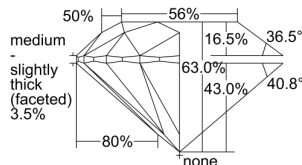

GIA®

FACSIMILE

GIA REPORT

7422546643

Verify this report at GIA.edu

GIA NATURAL DIAMOND DOSSIER®

March 09, 2022

GIA Report Number **7422546643**

Shape and Cutting Style ..... **Round Brilliant**

Measurements ..... **5.63 - 5.67 x 3.56 mm**

GRADING RESULTS

Carat Weight ..... **0.70 carat**

Color Grade ..... **G**

Clarity Grade **S11**

Cut Grade ..... **Excellent**

ADDITIONAL GRADING INFORMATION

Polish ..... **Excellent**

Symmetry ..... **Excellent**

Fluorescence ..... **None**

Clarity Characteristics..... **Cloud**

Inscription(s): GIA 7422546643

PROPORTIONS

Profile to actual proportions

GRADING SCALES

GIA
COLOR
SCALE

COLORED	D
	E
	F
	G
	H
NEAR COLORLESS	I
	J
	K
	L
FAIN	M
	N
	O
	P
VERY LIGHT	Q
	R
	S
	T
	U
	V
LIGHT	W
	X
	Y
	Z

GIA
CLARITY
SCALE

FLAWLESS	VERY VERY SLIGHTLY INCLUDED	VVS₁	
			VVS₂
INTERNALLY FLAWLESS	VERY SLIGHTLY INCLUDED	VS₁	
		VS₂	
SLIGHTLY INCLUDED	INCLUDED	SI₁	
		SI₂	
I₁	I₂	I₃	

GIA
CUT
SCALE

EXCELLENT	VERY GOOD	GOOD	FAIR	POOR