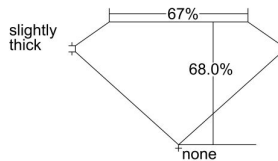

GIA®

FACSIMILE

GIA REPORT

7436324334

Verify this report at GIA.edu

GIA NATURAL DIAMOND DOSSIER®

May 06, 2022
GIA Report Number 7436324334
Shape and Cutting Style ..... Cut-Cornered Rectangular Modified Brilliant
Measurements ..... 4.94 x 4.05 x 2.76 mm

GRADING RESULTS

Carat Weight ..... 0.50 carat
Color Grade ..... K
Clarity Grade VS1

ADDITIONAL GRADING INFORMATION

Polish ..... Excellent
Symmetry ..... Excellent
Fluorescence ..... None
Clarity Characteristics..... Cloud, Needle
Inscription(s): GIA 7436324334

PROPORTIONS

Profile not to actual proportions

GRADING SCALES

GIA COLOR SCALE		GIA CLARITY SCALE			
COLORLESS	D	VERY VERY SLIGHTLY INCLUDED	FLAWLESS		
	E		INTERNALLY FLAWLESS		
	F	VERY SLIGHTLY INCLUDED	VVS₁		
	G		VVS₂		
	H		VS₁		
	NEAR COLORLESS	I	SLIGHTLY INCLUDED	VS₂	
		J		SI₁	
		FAINT	K	INCLUDED	SI₂
			L		I₁
			M		I₂
VERT LIGHT	N	LIGHT	I₃		
	O				
	P				
	Q				
	R				
	S				
LIGHT	T				
	U				
	V				
	W				
	X				
	Y				
	Z