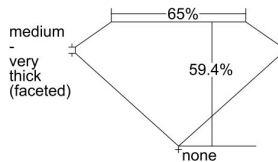

GIA®

FACSIMILE

GIA REPORT

7438415816

Verify this report at GIA.edu

GIA NATURAL DIAMOND DOSSIER®

May 24, 2022
GIA Report Number 7438415816
Shape and Cutting Style ..... Heart Brilliant
Measurements ..... 5.65 x 6.37 x 3.78 mm

GRADING RESULTS

Carat Weight ..... 0.80 carat
Color Grade ..... D
Clarity Grade SI1

ADDITIONAL GRADING INFORMATION

Polish ..... Excellent
Symmetry ..... Very Good
Fluorescence ..... None
Clarity Characteristics ..... Crystal, Feather
Inscription(s): GIA 7438415816

PROPORTIONS

Profile not to actual proportions

GRADING SCALES

GIA COLOR SCALE		GIA CLARITY SCALE			
COLORLESS	D	VERY VERY SLIGHTLY INCLUDED	FLAWLESS		
	E		INTERNALLY FLAWLESS		
	F	VERY SLIGHTLY INCLUDED	VVS₁		
	G		VVS₂		
	H		VS₁		
	NEAR COLORLESS	I	SLIGHTLY INCLUDED	VS₂	
		J		SI₁	
		FAINT	K	INCLUDED	SI₂
			L		I₁
			M		I₂
VERT LIGHT	N	LIGHT	I₃		
	O				
	P				
	Q				
	R