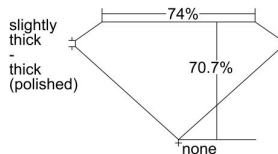

GIA®

FACSIMILE

GIA REPORT 7443513423

Verify this report at GIA.edu

GIA NATURAL DIAMOND DOSSIER®

August 31, 2022
GIA Report Number **7443513423**
Shape and Cutting Style ..... **Square Modified Brilliant**
Measurements ..... **5.09 x 5.00 x 3.53 mm**

GRADING RESULTS

Carat Weight ..... **0.70 carat**
Color Grade ..... **D**
Clarity Grade **VS1**

ADDITIONAL GRADING INFORMATION

Polish ..... **Excellent**
Symmetry ..... **Very Good**
Fluorescence ..... **None**
Clarity Characteristics..... **Feather, Cloud, Needle**
Inscription(s): **GIA 7443513423**

PROPORTIONS

Profile not to actual proportions

GRADING SCALES

GIA COLOR SCALE		GIA CLARITY SCALE			
COLORLESS	D	VERY VERY SLIGHTLY INCLUDED	FLAWLESS		
	E		INTERNALLY FLAWLESS		
	F	VERY SLIGHTLY INCLUDED	VVS₁		
	G		VVS₂		
	H		VS₁		
	NEAR COLORLESS	I	SLIGHTLY INCLUDED	VS₂	
		J		SI₁	
		FAINT	K	INCLUDED	SI₂
			L		I₁
			M		I₂
VERT LIGHT	N	LIGHT	I₃		
	O				
	P				
	Q				
	R