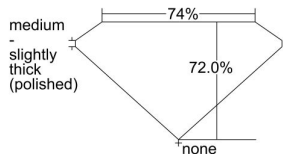

GIA®

FACSIMILE

GIA REPORT 7448928445

Verify this report at gia.edu

GIA NATURAL DIAMOND DOSSIER®

October 17, 2022
GIA Report Number **7448928445**
Shape and Cutting Style ..... **Square Modified Brilliant**
Measurements ..... **5.24 x 5.05 x 3.64 mm**

GRADING RESULTS

Carat Weight ..... **0.77 carat**
Color Grade ..... **D**
Clarity Grade **I1**

ADDITIONAL GRADING INFORMATION

Polish ..... **Excellent**
Symmetry ..... **Very Good**
Fluorescence ..... **None**
Clarity Characteristics ..... **Crystal**
Inscription(s): GIA 7448928445

PROPORTIONS

Profile not to actual proportions

GRADING SCALES

GIA COLOR SCALE		GIA CLARITY SCALE		
COLORLESS	D	VERY VERY SLIGHTLY INCLUDED	FLAWLESS	
	E		INTERNALLY FLAWLESS	
	F		VVS₁	
	G		VVS₂	
	H		VS₁	
	I		VS₂	
	NEAR COLORLESS	J	SLIGHTLY INCLUDED	SI₁
		K		SI₂
		L		I₁
		M		I₂
FAINT	N	INCLUDED	I₃	
	O			
	P			
	Q			
VERY LIGHT	R			
	S			
	T			
	U			
LIGHT	V			
	W			
	X			
	Y			
	Z