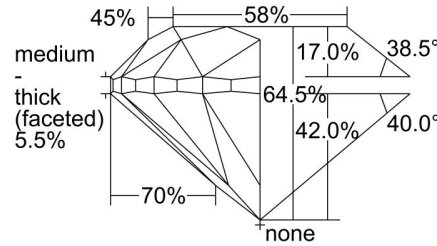

GIA NATURAL DIAMOND GRADING REPORT

February 15, 2023  
 GIA Report Number ..... 7451809484  
 Shape and Cutting Style ..... Round Brilliant  
 Measurements ..... 6.14 - 6.24 x 3.99 mm

GRADING RESULTS

Carat Weight ..... 1.00 carat  
 Color Grade ..... K  
 Clarity Grade ..... SI1  
 Cut Grade ..... Very Good

PROPORTIONS

Profile to actual proportions

CLARITY CHARACTERISTICS

KEY TO SYMBOLS\*

-  Twinning Wisp
-  Crystal
-  Indented Natural

\* Red symbols denote internal characteristics (inclusions). Green or black symbols denote external characteristics (blemishes). Diagram is an approximate representation of the diamond, and symbols shown indicate type, position, and approximate size of clarity characteristics. All clarity characteristics may not be shown. Details of finish are not shown.