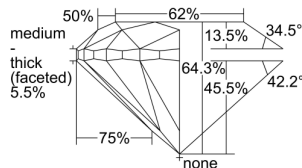

GIA®

FACSIMILE

GIA REPORT

7453276518

Verify this report at GIA.edu

GIA NATURAL DIAMOND DOSSIER®

December 05, 2022
GIA Report Number **7453276518**
Shape and Cutting Style ..... **Round Brilliant**
Measurements ..... **5.52 - 5.59 x 3.57 mm**

GRADING RESULTS

Carat Weight ..... **0.70 carat**
Color Grade ..... **L**
Clarity Grade **VS2**
Cut Grade ..... **Very Good**

ADDITIONAL GRADING INFORMATION

Polish ..... **Excellent**
Symmetry ..... **Very Good**
Fluorescence ..... **None**
Clarity Characteristics..... **Crystal**
Inscription(s): **GIA 7453276518**

PROPORTIONS

Profile to actual proportions

GRADING SCALES

GIA COLOR SCALE	GIA CLARITY SCALE	GIA CUT SCALE	
D	FLAWLESS	EXCELLENT	
E	INTERNALLY FLAWLESS		
F		VVS₁	VERY GOOD
G	VVS₂		
H	VS₁	GOOD	
I	VS₂		
J	SI₁	FAIR	
K	SI₂		
L	I₁	POOR	
M			
N			
O	I₂		
P			
Q			
R	I₃		
S			
T			
U			
V			
W			
X			
Y			
Z