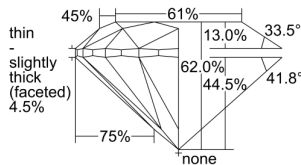

GIA®

FACSIMILE

GIA REPORT 7458092203

Verify this report at GIA.edu

GIA NATURAL DIAMOND DOSSIER®

November 03, 2022
GIA Report Number 7458092203
Shape and Cutting Style ..... Round Brilliant
Measurements ..... 5.91 - 5.94 x 3.67 mm

GRADING RESULTS

Carat Weight ..... 0.80 carat
Color Grade ..... D
Clarity Grade VS2
Cut Grade ..... Excellent

ADDITIONAL GRADING INFORMATION

Polish ..... Excellent
Symmetry ..... Excellent
Fluorescence ..... Medium Blue
Clarity Characteristics ..... Crystal
Inscription(s): GIA 7458092203

PROPORTIONS

Profile to actual proportions