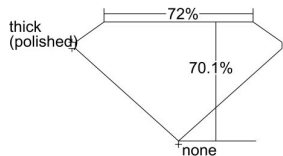

GIA®

FACSIMILE

GIA REPORT 7458128558

Verify this report at GIA.edu

GIA NATURAL DIAMOND DOSSIER®

November 02, 2022
GIA Report Number **7458128558**
Shape and Cutting Style ..... **Square Modified Brilliant**
Measurements ..... **5.08 x 4.98 x 3.49 mm**

GRADING RESULTS

Carat Weight ..... **0.72 carat**
Color Grade ..... **D**
Clarity Grade **I1**

ADDITIONAL GRADING INFORMATION

Polish ..... **Very Good**
Symmetry ..... **Good**
Fluorescence ..... **None**
Clarity Characteristics ..... **Crystal, Cloud**
Inscription(s): **GIA 7458128558**

PROPORTIONS

Profile not to actual proportions

GRADING SCALES

GIA COLOR SCALE		GIA CLARITY SCALE			
COLORLESS	D	VERY VERY SLIGHTLY INCLUDED	FLAWLESS		
	E		INTERNALLY FLAWLESS		
	F	VERY SLIGHTLY INCLUDED	VVS₁		
	G		VVS₂		
	H		VS₁		
	NEAR COLORLESS	I	SLIGHTLY INCLUDED	VS₂	
		J		SI₁	
		FAINT	K	INCLUDED	SI₂
			L		I₁
			M		I₂
VERT LIGHT	N	LIGHT	I₃		
	O				
	P				
	Q				
	R