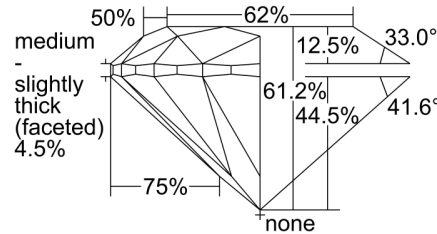

GIA NATURAL DIAMOND GRADING REPORT

January 25, 2023
 GIA Report Number 7458665382
 Shape and Cutting Style Round Brilliant
 Measurements 7.29 - 7.38 x 4.49 mm

GRADING RESULTS

Carat Weight 1.50 carat
 Color Grade K
 Clarity Grade VS1
 Cut Grade Excellent

ADDITIONAL GRADING INFORMATION

Polish Excellent
 Symmetry Very Good
 Fluorescence None
 Inscription(s): GIA 7458665382

PROPORTIONS

Profile to actual proportions

CLARITY CHARACTERISTICS

KEY TO SYMBOLS*

- Indented Natural
- Pinpoint
- Natural

* Red symbols denote internal characteristics (inclusions). Green or black symbols denote external characteristics (blemishes). Diagram is an approximate representation of the diamond, and symbols shown indicate type, position, and approximate size of clarity characteristics. All clarity characteristics may not be shown. Details of finish are not shown.