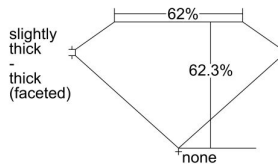

GIA®

FACSIMILE

GIA REPORT 7458822474

Verify this report at GIA.edu

GIA NATURAL DIAMOND DOSSIER®

February 14, 2023
GIA Report Number **7458822474**
Shape and Cutting Style ..... **Oval Brilliant**
Measurements ..... **6.15 x 4.66 x 2.90 mm**

GRADING RESULTS

Carat Weight ..... **0.51 carat**
Color Grade ..... **D**
Clarity Grade **VS1**

ADDITIONAL GRADING INFORMATION

Polish ..... **Very Good**
Symmetry ..... **Very Good**
Fluorescence ..... **Medium Blue**
Clarity Characteristics ..... **Crystal**
Inscription(s): **GIA 7458822474**

PROPORTIONS

Profile not to actual proportions

GRADING SCALES

GIA COLOR SCALE		GIA CLARITY SCALE			
COLORLESS	D	VERY VERY SLIGHTLY INCLUDED	FLAWLESS		
	E		INTERNALLY FLAWLESS		
	F	VERY SLIGHTLY INCLUDED	VVS₁		
	G		VVS₂		
	H		VS₁		
	NEAR COLORLESS	I	SLIGHTLY INCLUDED	VS₂	
		J		SI₁	
		FAINT	K	INCLUDED	SI₂
			L		I₁
			M		I₂
VERT LIGHT	N	LIGHT	I₃		
	O				
	P				
	Q				
	R				
	S				
	T