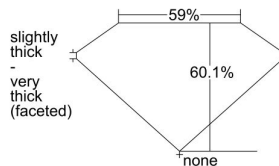

GIA®

FACSIMILE

GIA REPORT

7461113246

Verify this report at GIA.edu

GIA NATURAL DIAMOND DOSSIER®

March 22, 2023
GIA Report Number **7461113246**
Shape and Cutting Style ..... **Heart Brilliant**
Measurements ..... **5.17 x 6.17 x 3.71 mm**

GRADING RESULTS

Carat Weight ..... **0.71 carat**
Color Grade ..... **K**
Clarity Grade **VS1**

ADDITIONAL GRADING INFORMATION

Polish ..... **Excellent**
Symmetry ..... **Very Good**
Fluorescence ..... **Strong Blue**
Clarity Characteristics ..... **Feather, Pinpoint**
Inscription(s): **GIA 7461113246**

PROPORTIONS

Profile not to actual proportions

GRADING SCALES

GIA COLOR SCALE		GIA CLARITY SCALE			
COLORLESS	D	VERY VERY SLIGHTLY INCLUDED	FLAWLESS		
	E		INTERNALLY FLAWLESS		
	F	VERY SLIGHTLY INCLUDED	VS₁		
	G		VS₂		
	H		VS₁		
	NEAR COLORLESS	I	SLIGHTLY INCLUDED	VS₂	
		J		SI₁	
		FAINT	K	INCLUDED	SI₂
			L		I₁
			M		I₂
N			I₃		
VERT LIGHT	O	LIGHT			
	P				
	Q				
	R				
	S				
	T				
LIGHT	U				
	V				
	W				
	X				
Y					
Z