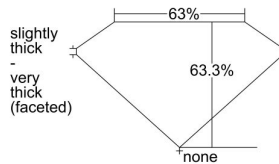

GIA®

FACSIMILE

GIA REPORT

7461887684

Verify this report at GIA.edu

GIA NATURAL DIAMOND DOSSIER®

June 21, 2023
GIA Report Number **7461887684**
Shape and Cutting Style ..... **Pear Brilliant**
Measurements ..... **7.03 x 3.99 x 2.53 mm**

GRADING RESULTS

Carat Weight ..... **0.40 carat**
Color Grade ..... **J**
Clarity Grade **VVS1**

ADDITIONAL GRADING INFORMATION

Polish ..... **Excellent**
Symmetry ..... **Very Good**
Fluorescence ..... **None**
Clarity Characteristics..... **Needle, Pinpoint**
Inscription(s): **GIA 7461887684**

PROPORTIONS

Profile not to actual proportions

GRADING SCALES

GIA COLOR SCALE		GIA CLARITY SCALE			
COLORLESS	D	VERY SLIGHTLY INCLUDED	FLAWLESS		
	E		INTERNALLY FLAWLESS		
	F	VERY SLIGHTLY INCLUDED	VVS₁		
	G		VVS₂		
	H		VS₁		
	NEAR COLORLESS	I	VERY SLIGHTLY INCLUDED	VS₂	
		J		SI₁	
		FAINT	K	SLIGHTLY INCLUDED	SI₂
			L		I₁
			M		I₂
VERY LIGHT	N	INCLUDED	I₃		
	O				
	P				
	Q				
	R				
LIGHT	S				
	T				
	U				
	V				
	W				
	X				
	Y				
	Z