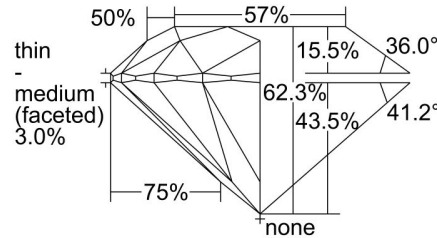

GIA NATURAL DIAMOND GRADING REPORT

March 30, 2023
 GIA Report Number 7462151390
 Shape and Cutting Style Round Brilliant
 Measurements 6.42 - 6.46 x 4.01 mm

GRADING RESULTS

Carat Weight 1.01 carat
 Color Grade M
 Clarity Grade SI1
 Cut Grade Excellent

Profile to actual proportions

CLARITY CHARACTERISTICS

KEY TO SYMBOLS*

- Twinning Wisp
- Cloud
- Feather
- Knot
- Crystal
- Needle

* Red symbols denote internal characteristics (inclusions). Green or black symbols denote external characteristics (blemishes). Diagram is an approximate representation of the diamond, and symbols shown indicate type, position, and approximate size of clarity characteristics. All clarity characteristics may not be shown. Details of finish are not shown.