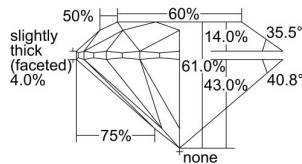

GIA®

FACSIMILE

GIA REPORT 7463515766

Verify this report at GIA.edu

GIA NATURAL DIAMOND DOSSIER®

May 05, 2023
GIA Report Number 7463515766
Shape and Cutting Style ..... Round Brilliant
Measurements ..... 5.93 - 5.96 x 3.63 mm

GRADING RESULTS

Carat Weight ..... 0.80 carat
Color Grade ..... E
Clarity Grade VS1
Cut Grade ..... Excellent

ADDITIONAL GRADING INFORMATION

Polish ..... Excellent
Symmetry ..... Excellent
Fluorescence ..... Medium Blue
Clarity Characteristics..... Crystal, Feather, Pinpoint
Inscription(s): GIA 7463515766

PROPORTIONS

Profile to actual proportions

GRADING SCALES

GIA COLOR SCALE

COLORESS	D
	E
	F
	G
	H
	I
	J
NEAR COLORESS	K
	L
FAIN	M
	N
	O
	P
	Q
VERY LIGHT	R
	S
	T
	U
	V
	W
	X
	Y
LIGHT	Z

GIA CLARITY SCALE

	FLAWLESS
	INTERNALLY FLAWLESS
VERY VERY SLIGHTLY INCLUDED	VVS₁
	VVS₂
VERY SLIGHTLY INCLUDED	VS₁
	VS₂
SLIGHTLY INCLUDED	SI₁
	SI₂
	I₁
	I₂
INCLUDED	I₃

GIA CUT SCALE

	EXCELLENT
	VERY GOOD
	GOOD
	FAIR
	POOR