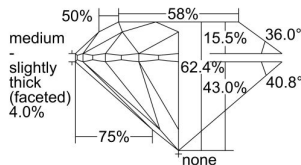

GIA®

FACSIMILE

GIA REPORT 7468337509

Verify this report at GIA.edu

GIA NATURAL DIAMOND DOSSIER®

April 17, 2023
GIA Report Number **7468337509**
Shape and Cutting Style ..... **Round Brilliant**
Measurements ..... **5.63 - 5.66 x 3.52 mm**

GRADING RESULTS

Carat Weight ..... **0.70 carat**
Color Grade ..... **H**
Clarity Grade **S11**
Cut Grade ..... **Excellent**

ADDITIONAL GRADING INFORMATION

Polish ..... **Excellent**
Symmetry ..... **Excellent**
Fluorescence ..... **None**
Clarity Characteristics..... **Crystal, Feather, Cloud**
Inscription(s): **GIA 7468337509**

PROPORTIONS

Profile to actual proportions

GRADING SCALES

GIA COLOR SCALE	GIA CLARITY SCALE	GIA CUT SCALE	
D	FLAWLESS	EXCELLENT	
E	INTERNALLY FLAWLESS		
F		VVS₁	VERY GOOD
G	VVS₂		
H	VS₁	GOOD	
I	VS₂		
J	S1₁	FAIR	
K	S1₂		
L	I₁	POOR	
M	I₂		
N	I₃		
O			
P			
Q			
R			
S			
T			
U			
V			
W			
X			
Y			
Z