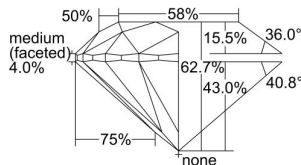

GIA®

FACSIMILE

GIA REPORT 7471372696

Verify this report at GIA.edu

GIA NATURAL DIAMOND DOSSIER®

August 21, 2023
GIA Report Number 7471372696
Shape and Cutting Style ..... Round Brilliant
Measurements ..... 5.78 - 5.82 x 3.64 mm

GRADING RESULTS

Carat Weight ..... 0.77 carat
Color Grade ..... J
Clarity Grade S11
Cut Grade ..... Excellent

ADDITIONAL GRADING INFORMATION

Polish ..... Excellent
Symmetry ..... Excellent
Fluorescence ..... None
Clarity Characteristics ..... Crystal
Inscription(s): GIA 7471372696

PROPORTIONS

Profile to actual proportions

GRADING SCALES

GIA COLOR SCALE

COLORED	D
	E
	F
	G
	H
	I
	J
NEAR COLORLESS	K
	L
	M
	N
	O
	P
	R
	S
	T
	U
	V
	W
	X
	Y
LIGHT	Z

GIA CLARITY SCALE

FLAWLESS	VERY VERY SLIGHTLY INCLUDED	VVS₁	VVS₂		
				VS₁	VS₂
INTERNALLY FLAWLESS	SLIGHTLY INCLUDED	SI₁	SI₂		
		I₁	I₂	I₃	

GIA CUT SCALE

EXCELLENT
VERY GOOD
GOOD
FAIR
POOR