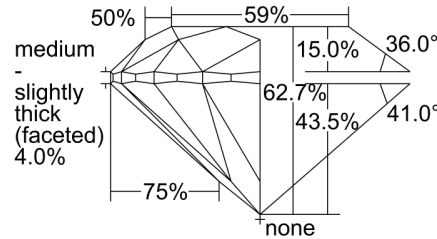

GIA NATURAL DIAMOND GRADING REPORT

July 13, 2023
GIA Report Number 7476067861
Shape and Cutting Style ..... Round Brilliant
Measurements ..... 6.72 - 6.76 x 4.23 mm

GRADING RESULTS

Carat Weight ..... 1.20 carat
Color Grade ..... J
Clarity Grade SI1
Cut Grade ..... Excellent

ADDITIONAL GRADING INFORMATION

Polish ..... Excellent
Symmetry ..... Excellent
Fluorescence ..... None
Inscription(s): GIA 7476067861
Comments: Additional pinpoints are not shown.

PROPORTIONS

Profile to actual proportions