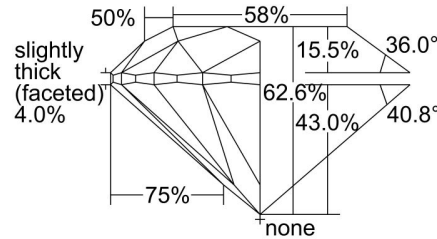

GIA NATURAL DIAMOND GRADING REPORT

July 24, 2023  
 GIA Report Number ..... 7476169664  
 Shape and Cutting Style ..... Round Brilliant  
 Measurements ..... 6.90 - 6.95 x 4.33 mm

GRADING RESULTS

Carat Weight ..... 1.30 carat  
 Color Grade ..... M  
 Clarity Grade ..... VVS2  
 Cut Grade ..... Excellent

ADDITIONAL GRADING INFORMATION

Polish ..... Excellent  
 Symmetry ..... Excellent  
 Fluorescence ..... Faint  
 Inscription(s): GIA 7476169664

PROPORTIONS

Profile to actual proportions

CLARITY CHARACTERISTICS

KEY TO SYMBOLS\*

-  Indented Natural
-  Natural

\* Red symbols denote internal characteristics (inclusions). Green or black symbols denote external characteristics (blemishes). Diagram is an approximate representation of the diamond, and symbols shown indicate type, position, and approximate size of clarity characteristics. All clarity characteristics may not be shown. Details of finish are not shown.