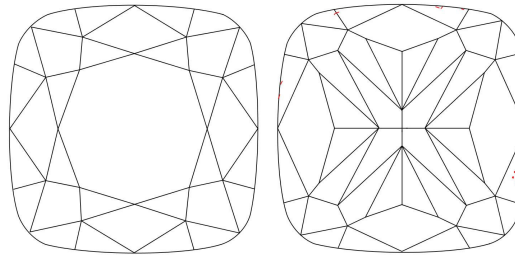

Carat Weight ..... 1.02 carat  
 Color Grade ..... L  
 Clarity Grade ..... VVS1

ADDITIONAL GRADING INFORMATION

Polish ..... Excellent  
 Symmetry ..... Very Good  
 Fluorescence ..... None  
 Inscription(s): GIA 7476220621  
**Comments:** Clouds are not shown.

PROPORTIONS

Profile not to actual proportions

CLARITY CHARACTERISTICS

KEY TO SYMBOLS\*

- Pinpoint
- ~ Feather

\* Red symbols denote internal characteristics (inclusions). Green or black symbols denote external characteristics (blemishes). Diagram is an approximate representation of the diamond, and symbols shown indicate type, position, and approximate size of clarity characteristics. All clarity characteristics may not be shown. Details of finish are not shown.