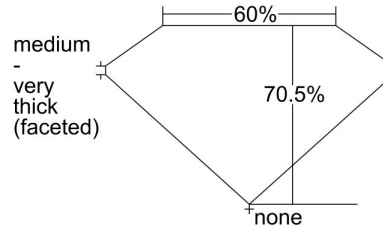

GIA NATURAL DIAMOND GRADING REPORT

August 01, 2023  
 GIA Report Number ..... 7476220621  
 Shape and Cutting Style ..... Cushion Modified Brilliant  
 Measurements ..... 5.80 x 5.26 x 3.71 mm

GRADING RESULTS

Carat Weight ..... 1.02 carat  
 Color Grade ..... L  
 Clarity Grade ..... VVS1

ADDITIONAL GRADING INFORMATION

Polish ..... Excellent  
 Symmetry ..... Very Good  
 Fluorescence ..... None  
 Inscription(s): GIA 7476220621  
**Comments:** Clouds are not shown.

PROPORTIONS

Profile not to actual proportions

CLARITY CHARACTERISTICS

KEY TO SYMBOLS\*

- Pinpoint
- ~ Feather

\* Red symbols denote internal characteristics (inclusions). Green or black symbols denote external characteristics (blemishes). Diagram is an approximate representation of the diamond, and symbols shown indicate type, position, and approximate size of clarity characteristics. All clarity characteristics may not be shown. Details of finish are not shown.