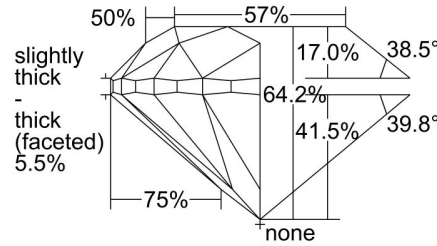

GIA NATURAL DIAMOND GRADING REPORT

October 05, 2023  
 GIA Report Number ..... 7476713248  
 Shape and Cutting Style ..... Round Brilliant  
 Measurements ..... 6.01 - 6.04 x 3.87 mm

GRADING RESULTS

Carat Weight ..... 0.91 carat  
 Color Grade ..... J  
 Clarity Grade ..... VVS1  
 Cut Grade ..... Very Good

ADDITIONAL GRADING INFORMATION

Polish ..... Excellent  
 Symmetry ..... Excellent  
 Fluorescence ..... None  
 Inscription(s): GIA 7476713248  
 Comments: Internal graining is not shown.

PROPORTIONS

Profile to actual proportions

CLARITY CHARACTERISTICS

KEY TO SYMBOLS\*

- Pinpoint
- ~ Feather

\* Red symbols denote internal characteristics (inclusions). Green or black symbols denote external characteristics (blemishes). Diagram is an approximate representation of the diamond, and symbols shown indicate type, position, and approximate size of clarity characteristics. All clarity characteristics may not be shown. Details of finish are not shown.