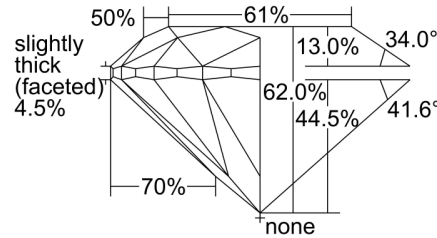

GIA NATURAL DIAMOND GRADING REPORT

August 22, 2023
GIA Report Number 7478413177
Shape and Cutting Style ..... Round Brilliant
Measurements ..... 6.13 - 6.17 x 3.81 mm

GRADING RESULTS

Carat Weight ..... 0.90 carat
Color Grade I
Clarity Grade VS1
Cut Grade ..... Excellent

ADDITIONAL GRADING INFORMATION

Polish ..... Excellent
Symmetry ..... Excellent
Fluorescence ..... None

Inscription(s): GIA 7478413177

Comments: Clouds are not shown. Additional pinpoints are not shown.

PROPORTIONS

Profile to actual proportions