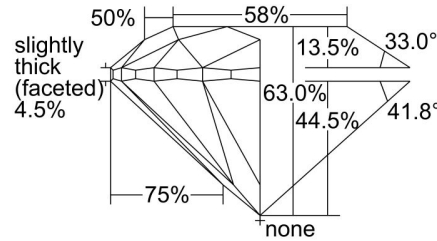

### GIA NATURAL DIAMOND GRADING REPORT

August 29, 2023  
 GIA Report Number ..... 7478455187  
 Shape and Cutting Style ..... Round Brilliant  
 Measurements ..... 6.10 - 6.14 x 3.86 mm

### GRADING RESULTS

Carat Weight ..... 0.90 carat  
 Color Grade ..... K  
 Clarity Grade ..... VS1  
 Cut Grade ..... Excellent

### PROPORTIONS

Profile to actual proportions