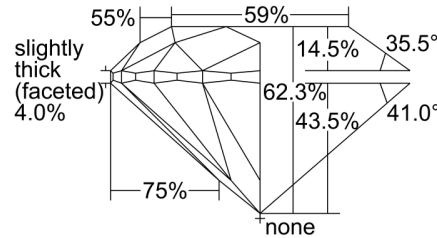

GIA NATURAL DIAMOND GRADING REPORT

November 09, 2023
 GIA Report Number 7481041884
 Shape and Cutting Style Round Brilliant
 Measurements 6.10 - 6.15 x 3.81 mm

GRADING RESULTS

Carat Weight 0.90 carat
 Color Grade H
 Clarity Grade VVS2
 Cut Grade Excellent

ADDITIONAL GRADING INFORMATION

Polish Excellent
 Symmetry Very Good
 Fluorescence None
 Inscription(s): GIA 7481041884
Comments: Additional pinpoints are not shown.

PROPORTIONS

Profile to actual proportions

CLARITY CHARACTERISTICS

KEY TO SYMBOLS*

-  Needle
-  Pinpoint
-  Feather

* Red symbols denote internal characteristics (inclusions). Green or black symbols denote external characteristics (blemishes). Diagram is an approximate representation of the diamond, and symbols shown indicate type, position, and approximate size of clarity characteristics. All clarity characteristics may not be shown. Details of finish are not shown.