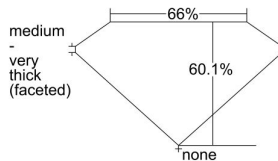

GIA®

FACSIMILE

GIA REPORT

7483443743

Verify this report at GIA.edu

GIA NATURAL DIAMOND DOSSIER®

January 31, 2024
GIA Report Number **7483443743**
Shape and Cutting Style ..... **Marquise Brilliant**
Measurements ..... **8.07 x 3.60 x 2.16 mm**

GRADING RESULTS

Carat Weight ..... **0.34 carat**
Color Grade ..... **D**
Clarity Grade ..... **Internally Flawless**

ADDITIONAL GRADING INFORMATION

Polish ..... **Excellent**
Symmetry ..... **Excellent**
Fluorescence ..... **None**
Clarity Characteristics... **Surface Graining, Minor Details of Polish**
Inscription(s): **GIA 7483443743**

PROPORTIONS

Profile not to actual proportions

GRADING SCALES

GIA COLOR SCALE		GIA CLARITY SCALE	
COLORLESS	D	VERY VERY SLIGHTLY SIGHTLY INCLUDED	FLAWLESS
	E		INTERNALLY FLAWLESS
	F		VVS₁
	G		VVS₂
	H		VS₁
	I		VS₂
	J		SI₁
	K		SI₂
	L		I₁
	M		I₂
NEAR COLORLESS	N	SLIGHTLY INCLUDED	I₃
	O		
	P		
	Q		
FAINT	R		
	S		
	T		
	U		
VERY LIGHT	V		
	W		
	X		
	Y		
LIGHT	Z