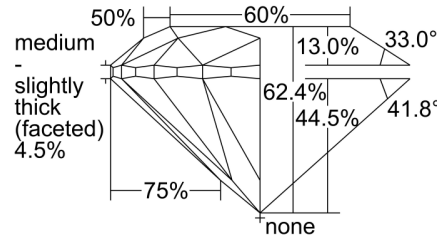

GIA NATURAL DIAMOND GRADING REPORT

March 26, 2024

GIA Report Number 7486925542

Shape and Cutting Style Round Brilliant

Measurements 6.12 - 6.17 x 3.83 mm

GRADING RESULTS

Carat Weight 0.90 carat

Color Grade J

Clarity Grade VVS2

Cut Grade Excellent

ADDITIONAL GRADING INFORMATION

Polish Excellent

Symmetry Excellent

Fluorescence None

Inscription(s): GIA 7486925542

PROPORTIONS

Profile to actual proportions

CLARITY CHARACTERISTICS

KEY TO SYMBOLS*

- Pinpoint
- ~ Feather

* Red symbols denote internal characteristics (inclusions). Green or black symbols denote external characteristics (blemishes). Diagram is an approximate representation of the diamond, and symbols shown indicate type, position, and approximate size of clarity characteristics. All clarity characteristics may not be shown. Details of finish are not shown.