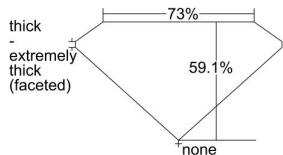

GIA®

FACSIMILE

GIA REPORT 7488329044

Verify this report at GIA.edu

GIA NATURAL DIAMOND DOSSIER®

January 12, 2024
GIA Report Number **7488329044**
Shape and Cutting Style ..... **Pear Brilliant**
Measurements ..... **7.99 x 4.88 x 2.88 mm**

GRADING RESULTS

Carat Weight ..... **0.70 carat**
Color Grade ..... **D**
Clarity Grade **VS2**

ADDITIONAL GRADING INFORMATION

Polish ..... **Excellent**
Symmetry ..... **Very Good**
Fluorescence ..... **Medium Blue**
Clarity Characteristics ..... **Crystal**
Inscription(s): **GIA 7488329044**

PROPORTIONS

Profile not to actual proportions

GRADING SCALES

GIA COLOR SCALE		GIA CLARITY SCALE			
COLORLESS	D	VERY VERY SLIGHTLY INCLUDED	FLAWLESS		
	E		INTERNALLY FLAWLESS		
	F		VVS₁		
	NEAR COLORLESS	G	VERY SLIGHTLY INCLUDED	VVS₂	
		H		VS₁	
		FAINT	I	SLIGHTLY INCLUDED	VS₂
			J		SI₁
			K	SLIGHTLY INCLUDED	SI₂
	LIGHT	L	INCLUDED	I₁	
		M		I₂	
N		I₃			
O					
P					
Q					
R