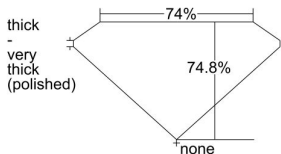

GIA®

FACSIMILE

GIA REPORT 7488435703

Verify this report at GIA.edu

GIA NATURAL DIAMOND DOSSIER®

January 30, 2024
GIA Report Number **7488435703**
Shape and Cutting Style ..... **Square Modified Brilliant**
Measurements ..... **4.35 x 4.27 x 3.19 mm**

GRADING RESULTS

Carat Weight ..... **0.51 carat**
Color Grade ..... **I**
Clarity Grade **S11**

ADDITIONAL GRADING INFORMATION

Polish ..... **Excellent**
Symmetry ..... **Excellent**
Fluorescence ..... **Faint**
Clarity Characteristics..... **Crystal, Feather**
Inscription(s): **GIA 7488435703**

PROPORTIONS

Profile not to actual proportions

GRADING SCALES

GIA COLOR SCALE		GIA CLARITY SCALE			
COLORLESS	D	VERY VERY SLIGHTLY INCLUDED	FLAWLESS		
	E		INTERNALLY FLAWLESS		
	F	VERY SLIGHTLY INCLUDED	VVS₁		
	G		VVS₂		
	H		VS₁		
	NEAR COLORLESS	I	SLIGHTLY INCLUDED	VS₂	
		J		S1₁	
		FAINT	K	INCLUDED	S1₂
			L		I₁
			M		I₂
VERT LIGHT	N	LIGHT	I₃		
	O				
	P				
	Q				
	R				
	S				
	T