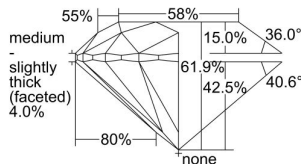

GIA®

FACSIMILE

GIA REPORT

7488560934

Verify this report at GIA.edu

GIA NATURAL DIAMOND DOSSIER®

February 14, 2024

GIA Report Number **7488560934**

Shape and Cutting Style ..... **Round Brilliant**

Measurements ..... **5.87 - 5.91 x 3.65 mm**

GRADING RESULTS

Carat Weight ..... **0.79 carat**

Color Grade ..... **L**

Clarity Grade **VVS1**

Cut Grade ..... **Excellent**

ADDITIONAL GRADING INFORMATION

Polish ..... **Excellent**

Symmetry ..... **Excellent**

Fluorescence ..... **None**

Clarity Characteristics ..... **Pinpoint**

Inscription(s): **GIA 7488560934**

PROPORTIONS

GRADING SCALES

GIA COLOR SCALE

COLORLESS	D
	E
	F
	G
	H
	I
	J
NEAR COLORLESS	K
	L
Faint	M
	N
	O
	P
	Q
Very Light	R
	S
	T
	U
	V
	W
	X
	Y
Light	Z

GIA CLARITY SCALE

FLAWLESS	INTERNAL FLAWLESS	
		FLAWLESS
VERY VERY SLIGHTLY INCLUDED	VVS₁	
	VVS₂	
VERY SLIGHTLY INCLUDED	VS₁	
	VS₂	
SLIGHTLY INCLUDED	SI₁	
	SI₂	
INCLUDED	I₁	
	I₂	
	I₃	

GIA CUT SCALE

EXCELLENT
VERY GOOD
GOOD
FAIR
POOR