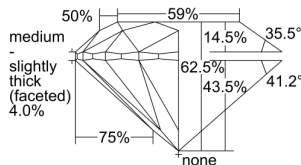

GIA®

FACSIMILE

GIA REPORT

7488652508

Verify this report at GIA.edu

GIA NATURAL DIAMOND DOSSIER®

February 26, 2024

GIA Report Number **7488652508**

Shape and Cutting Style ..... **Round Brilliant**

Measurements ..... **5.64 - 5.69 x 3.54 mm**

GRADING RESULTS

Carat Weight ..... **0.70 carat**

Color Grade ..... **K**

Clarity Grade **VS2**

Cut Grade ..... **Excellent**

ADDITIONAL GRADING INFORMATION

Polish ..... **Excellent**

Symmetry ..... **Excellent**

Fluorescence ..... **None**

Clarity Characteristics..... **Crystal, Feather**

Inscription(s): **GIA 7488652508**

PROPORTIONS

Profile to actual proportions

GRADING SCALES

GIA COLOR SCALE

COLORED	D
	E
	F
	G
	H
	I
	J
NEAR COLORLESS	K
	L
	M
	N
	O
	P
	R
	S
	T
	U
	V
	W
	X
	Y
LIGHT	Z

GIA CLARITY SCALE

GIA CUT SCALE

EXCELLENT
VERY GOOD
GOOD
FAIR
POOR